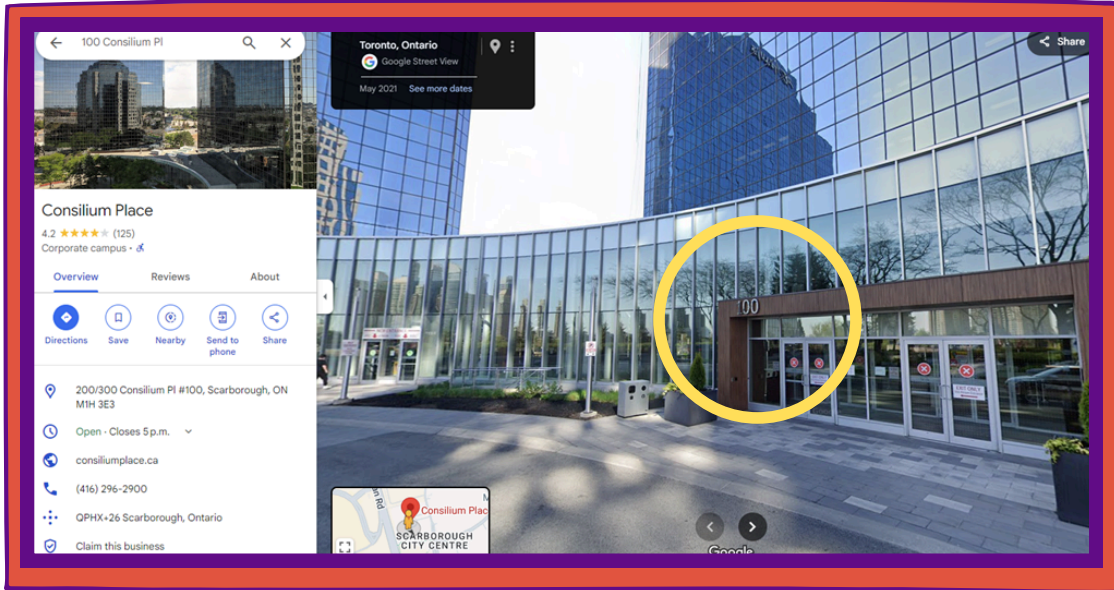

100 CONSILIUM DIRECTION TO GROUND FLOOR OFFICE

1 ENTER THE BUILDING FROM THE MAIN ENTRANCE OF 100 CONSILIUM PLACE .

2 AFTER ENTERING THE FIRST-FLOOR LOBBY, WALK STRAIGHT THROUGH THE ELEVATOR AREA ALL THE WAY TO THE OTHER END.

3 AFTER WALKING THROUGH THE ELEVATOR AREA, ON YOUR LEFT, YOU WILL SEE A RESTAURANT CALLED TIMOTHY'S WORLD COFFEE.

4 YOU WILL SEE THE FOLLOWING SPACE. PLEASE ENTER THE FIRST GLASS DOOR.

WELCOME

5 YOU HAVE ARRIVED! USE THE CALL BUTTON (BOTTOM RIGHT) TO HAVE THE RECEPTIONIST OPEN THE DOOR.

100 CONSILIUM 一楼办公室指引

1 从100 CONSILIUM PLACE 正门进入一楼大厅（大楼外侧有标记100的那个门）

2 进入一楼大厅后，我们的办公室入口在大楼的另一侧。需要直走穿过大厅的电梯间一路走到底。

3 直走穿过电梯间后，左手边是一个叫TIMONTHY WORLD COFFEE的咖啡厅（如以下图），

4 右手边可以看到以下场景，穿过第一道玻璃门（以下图中圈出的门）：

WELCOME